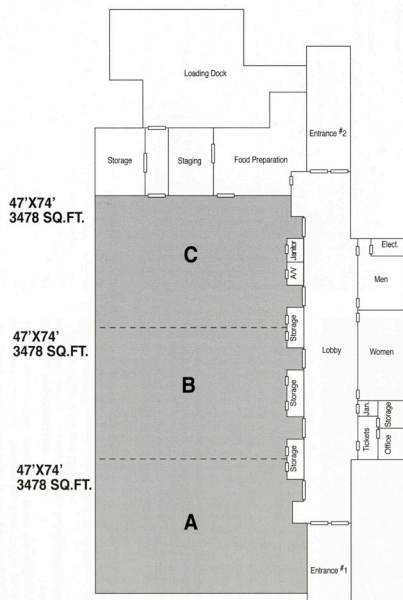

Don't see what you're looking for?

We can help you build the perfect package for your wedding. Our experienced staff will help you find the perfect venue, at the right price, to make your dream a reality. Just give us a call at 800-250-8614 to speak to one of our event planners.

CONFERENCE CENTER