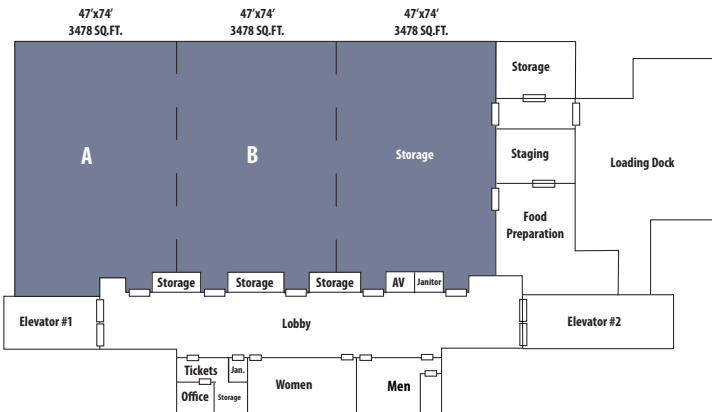

DON'T SEE WHAT YOU'RE LOOKING FOR?

We can help you build the perfect package for your wedding. Our experienced staff will help you find the perfect venue, at the right price, to make your dream a reality. Just give us a call at 800-250-8614 to speak to one of our event planners.