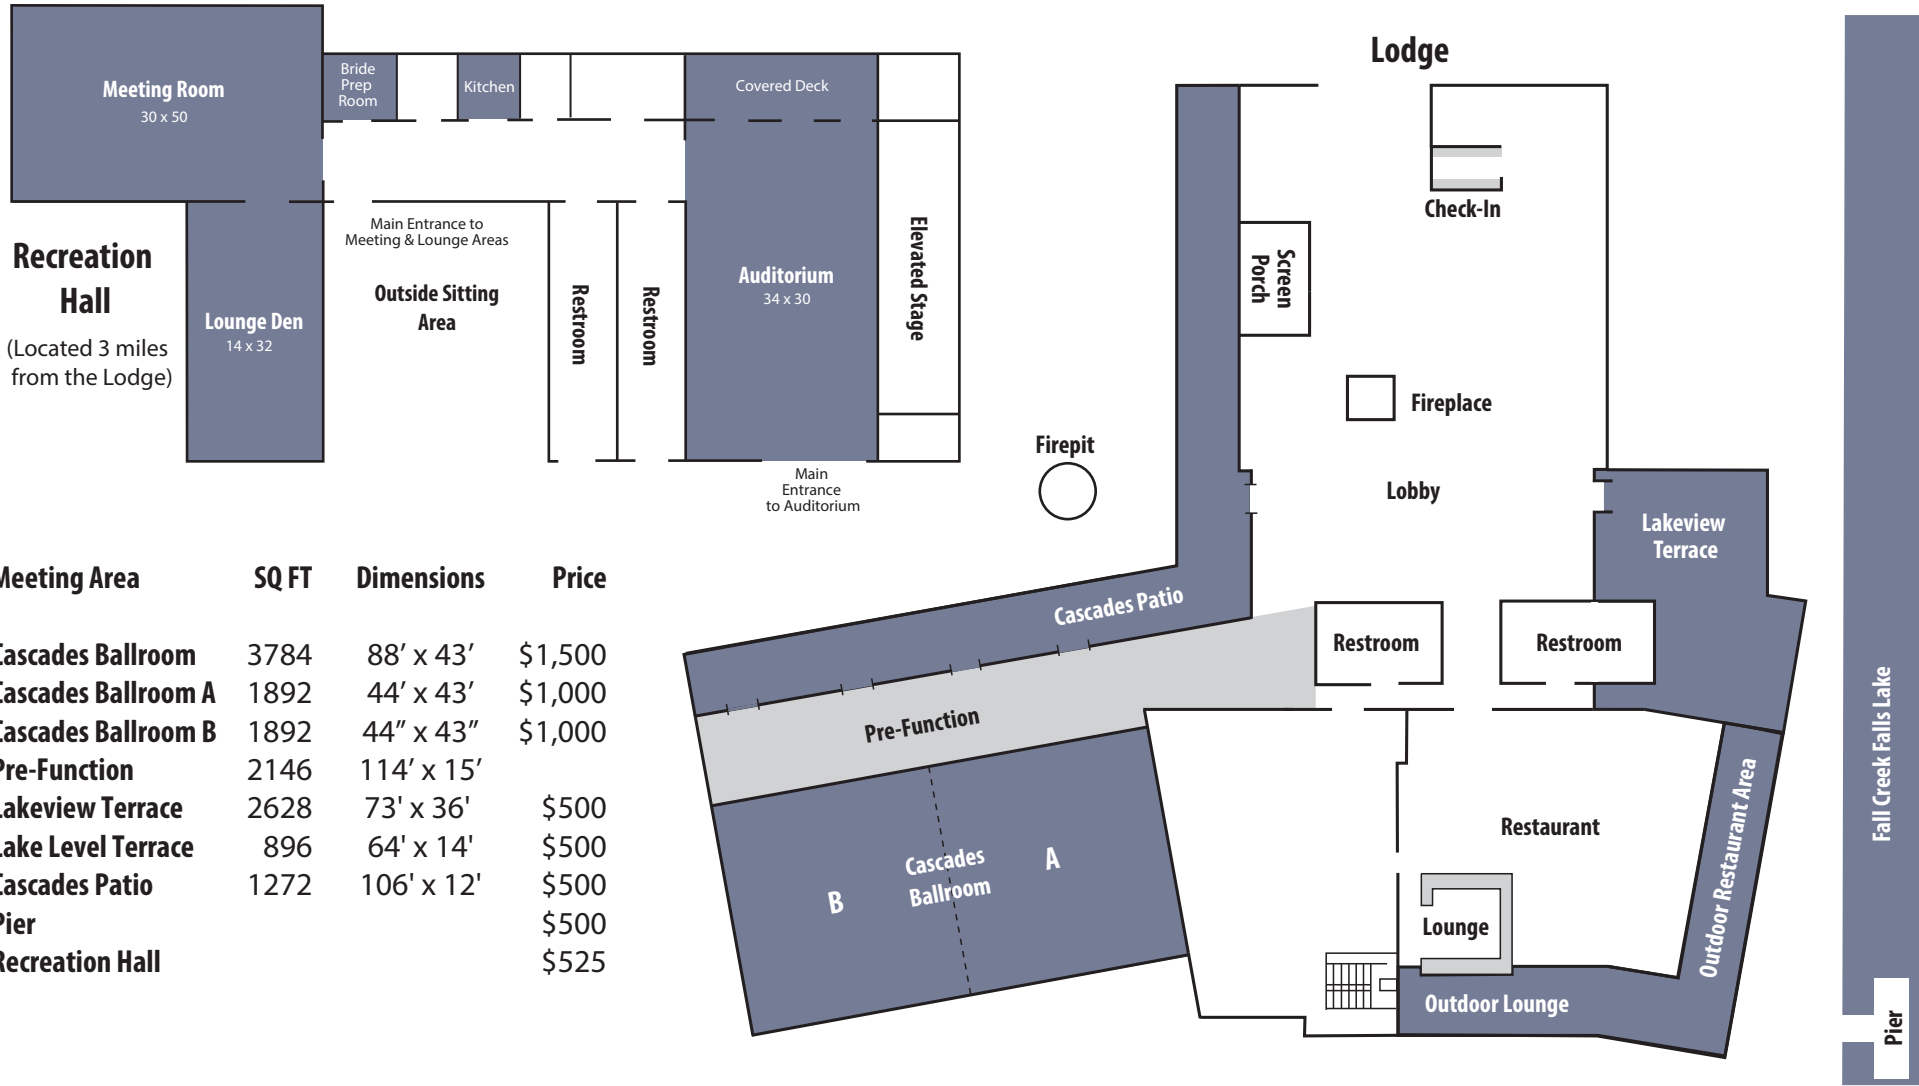

THE LODGE FALL CREEK FALLS EVENT VENUES

Meeting Area	SQ FT	Dimensions	Price
Cascades Ballroom	3784	88' x 43'	\$1,500
Cascades Ballroom A	1892	44' x 43'	\$1,000
Cascades Ballroom B	1892	44' x 43'	\$1,000
Pre-Function	2146	114' x 15'	
Lakeview Terrace	2628	73' x 36'	\$500
Lake Level Terrace	896	64' x 14'	\$500
Cascades Patio	1272	106' x 12'	\$500
Pier			\$500
Recreation Hall			\$525

*Guest room and catering minimums apply with rental of ballroom space.

THE LODGE
FALL CREEK FALLS

2536 LAKESIDE RD
SPENCER, TENNESSEE 38585
800-250-8611
TNSTATEPARKS.COM

TENNESSEE
State Parks