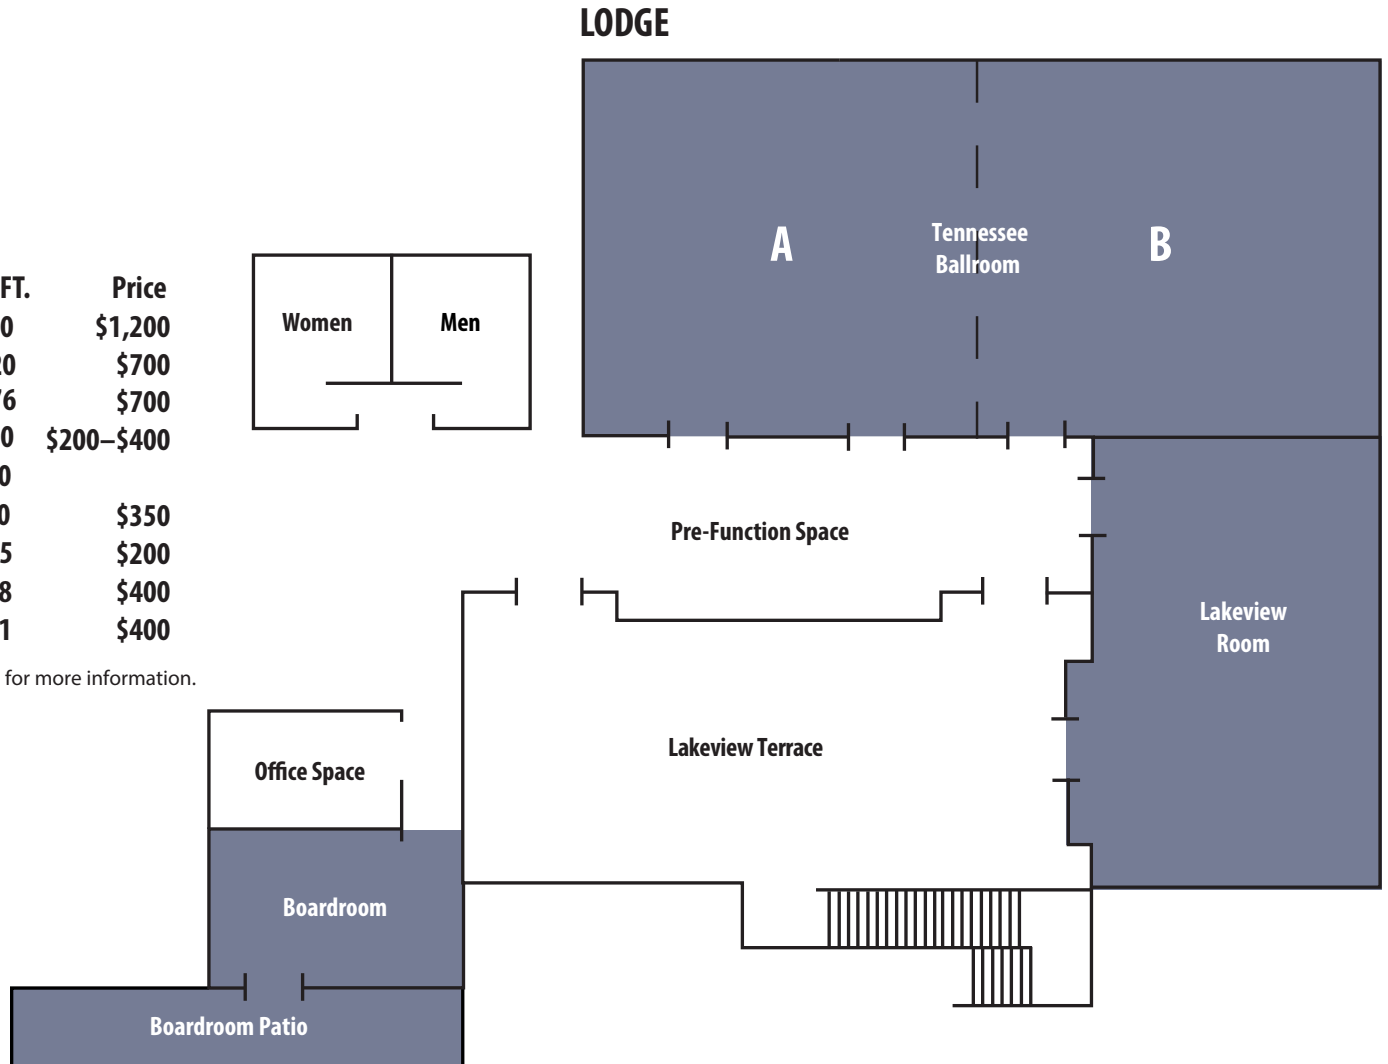

THE LODGE PARIS LANDING EVENT VENUES

Meeting Area	Dimensions	SQ. FT.	Price
Tennessee Ballroom	80' x 33'	2640	$1,200
Tennessee Ballroom A or B	40' x 33'	1320	$700
Lakeview Room	28' x 42'	1176	$700
Lakeview Terrace	61' x 30'	1830	$200-$400
Pre-Function Space	16' X 60'	960	
Boardroom	26' x 15'	390	$350
Office Space	15' x 15'	225	$200
Gathering Room 1*	27' x 24'	648	$400
Gathering Room 2*	27' x 23'	621	$400

* The Gathering Rooms are not shown on diagram. Please call for more information.

THE LODGE
PARIS LANDING

400 LODGE ROAD
BUCHANAN, TN 38222
800-250-8614
TNSTATEPARKS.COM

TENNESSEE
State Parks