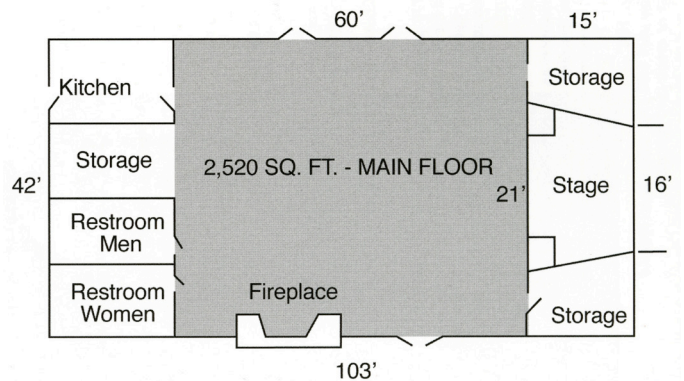

Ellington Room at the Governor's Table

Indoor Venue
Seasonal hours and availability
Capacity: up to 150
Cost: $120 w/o park catering
1,750 square feet

Board Room

Indoor Venue
Capacity: up to 15
Cost: $50
New, executive boardroom
Equipped with board table and chairs

Duck River Shoreline

Outdoor Venue
Capacity: varies
Cost: $250
Large grassy area overlooking Duck River

Pavilions

Outdoor Venues
Capacity: 75-150
Cost: $45-$175
Four [4] shelters available
Picnic tables
Grills and restrooms [certain shelters]

The Tipped Canoe

Indoor Venue
Capacity: up to 40
Cost: varies
Formerly the McCord Room
Newly renovated space with full bar
Available with or without alcohol service
Rental availability Monday through Thursday

Henry Horton State Park
4358 Nashville Highway, Chapel Hill, TN 37034
Toll Free: 800-250-8612
TNStateParks.com

All prices based on daily rates effective 11/29/16