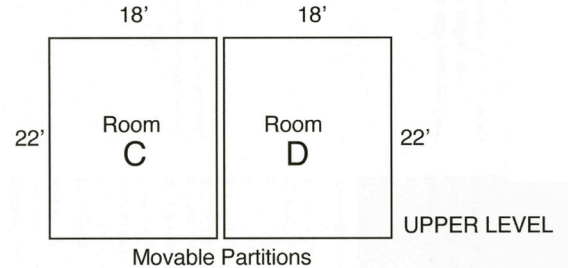

## Conference Center - Rooms A & B

Indoor Venue  
Capacity: up to 125  
Cost: \$75 per room  
1,175 square feet  
Located downstairs  
A/V equipment available for rent

## Conference Center - Rooms C & D

Indoor Venue  
Capacity: up to 50  
Cost: \$50 per room  
792 square feet  
Located upstairs  
A/V equipment available for rent

Movable Partitions