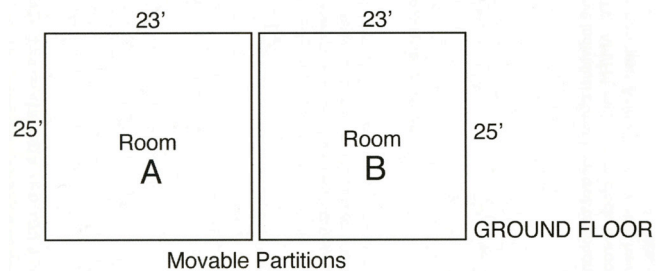

## Conference Center - Rooms A & B

Indoor Venue  
Capacity: up to 125  
Cost: \$75 per room  
1,175 square feet  
Located downstairs  
A/V equipment available for rent

## Conference Center - Rooms C & D

Indoor Venue  
Capacity: up to 50  
Cost: \$50 per room  
792 square feet  
Located upstairs  
A/V equipment available for rent

Movable Partitions