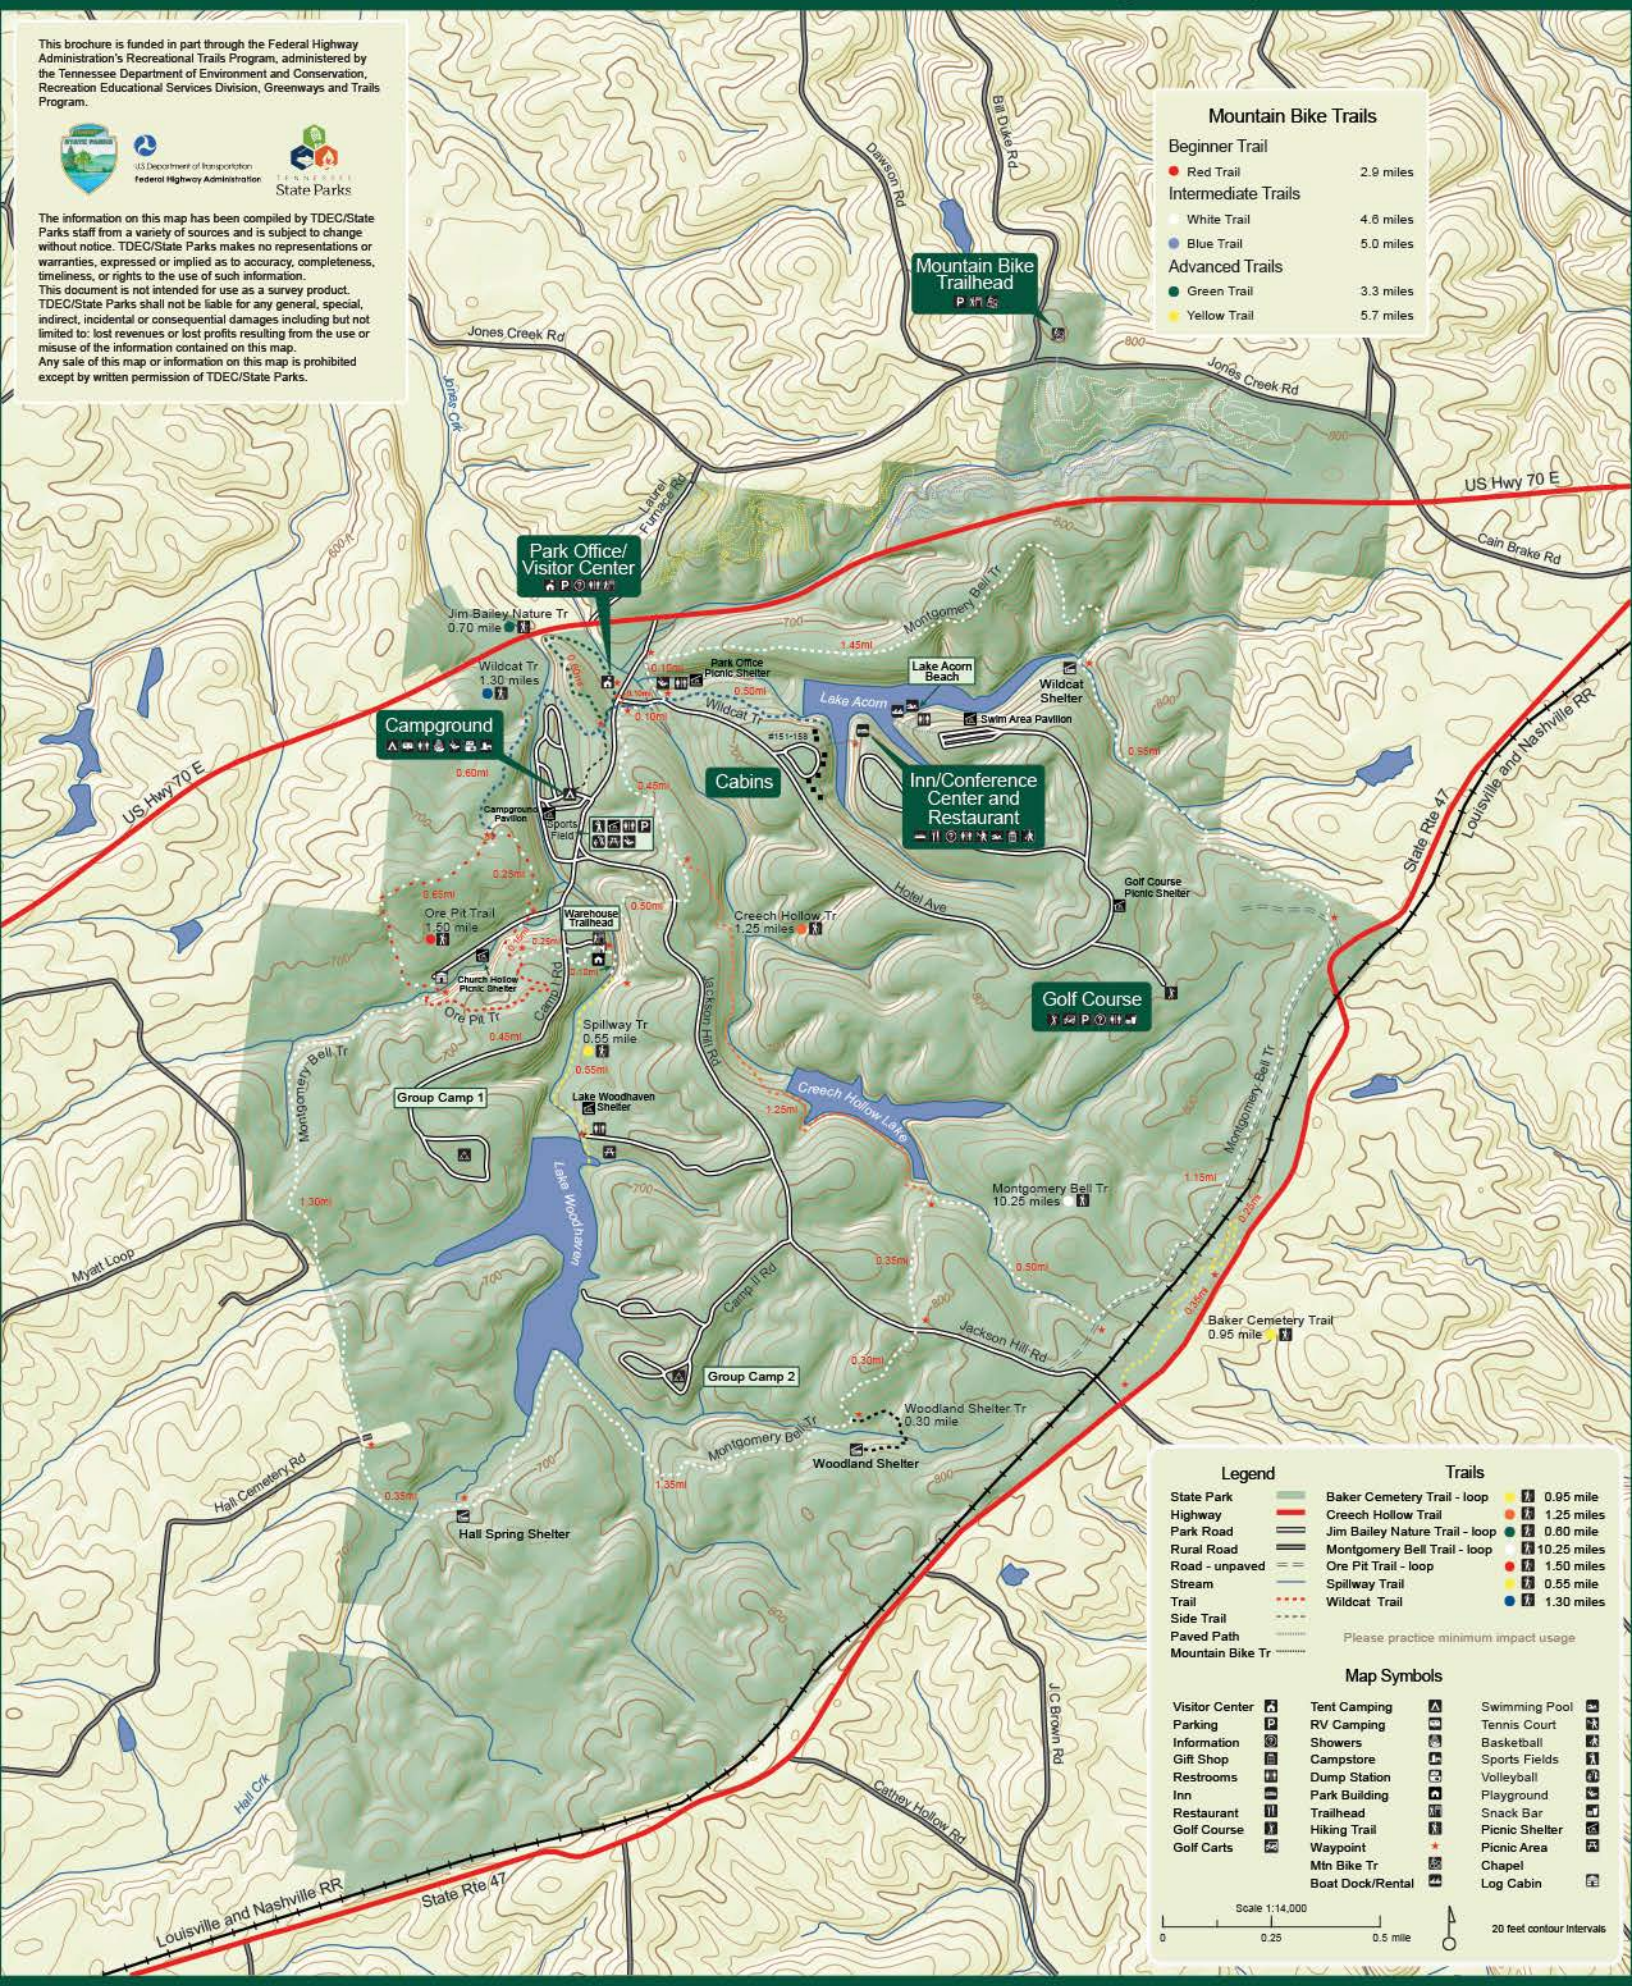

Montgomery Bell State Park

Mountain Bike Trails

Beginner Trail	2.9 miles
Intermediate Trails	4.6 miles
Advanced Trails	5.7 miles
Red Trail	2.9 miles
White Trail	4.6 miles
Blue Trail	5.0 miles
Green Trail	3.3 miles
Yellow Trail	5.7 miles

Legend

State Park	Green shaded area	Baker Cemetery Trail - loop	Yellow trail icon	0.95 mile
Highway	Thick red line	Creech Hollow Trail	Red trail icon	1.25 miles
Park Road	Thick black line	Jim Bailey Nature Trail - loop	Blue trail icon	0.80 mile
Rural Road	Thin black line	Montgomery Bell Trail - loop	White trail icon	10.25 miles
Road - unpaved	Dashed black line	Ore Pit Trail - loop	Red trail icon	1.50 miles
Stream	Blue line	Spillway Trail	Yellow trail icon	0.55 mile
Trail	Dotted black line	Wildcat Trail	Blue trail icon	1.30 miles
Side Trail	Dashed black line			
Paved Path	Thin solid black line	Please practice minimum impact usage		
Mountain Bike Tr	Dotted black line with red dots			

Map Symbols

Visitor Center	Icon: House with 'V'	Tent Camping	Icon: Tent	Swimming Pool	Icon: Pool
Parking	Icon: 'P'	RV Camping	Icon: RV	Tennis Court	Icon: Tennis court
Information	Icon: 'i'	Showers	Icon: Shower	Basketball	Icon: Basketball hoop
Gift Shop	Icon: Shopping bag	Campstore	Icon: Shopping bag	Sports Fields	Icon: Football field
Restrooms	Icon: Restroom	Dump Station	Icon: Dump station	Volleyball	Icon: Volleyball court
Inn	Icon: House	Park Building	Icon: Building	Playground	Icon: Playground
Restaurant	Icon: Fork and knife	Trailhead	Icon: Arrow	Snack Bar	Icon: Counter
Golf Course	Icon: Golf ball	Hiking Trail	Icon: Hiker	Picnic Shelter	Icon: Shelter
Golf Carts	Icon: Golf cart	Waypoint	Icon: Star	Picnic Area	Icon: Table
		Mtn Bike Tr	Icon: Mountain bike	Chapel	Icon: Chapel
		Boat Dock/Rental	Icon: Boat	Log Cabin	Icon: Cabin

Scale 1:14,000
0 0.25 0.5 mile
20 feet contour intervals